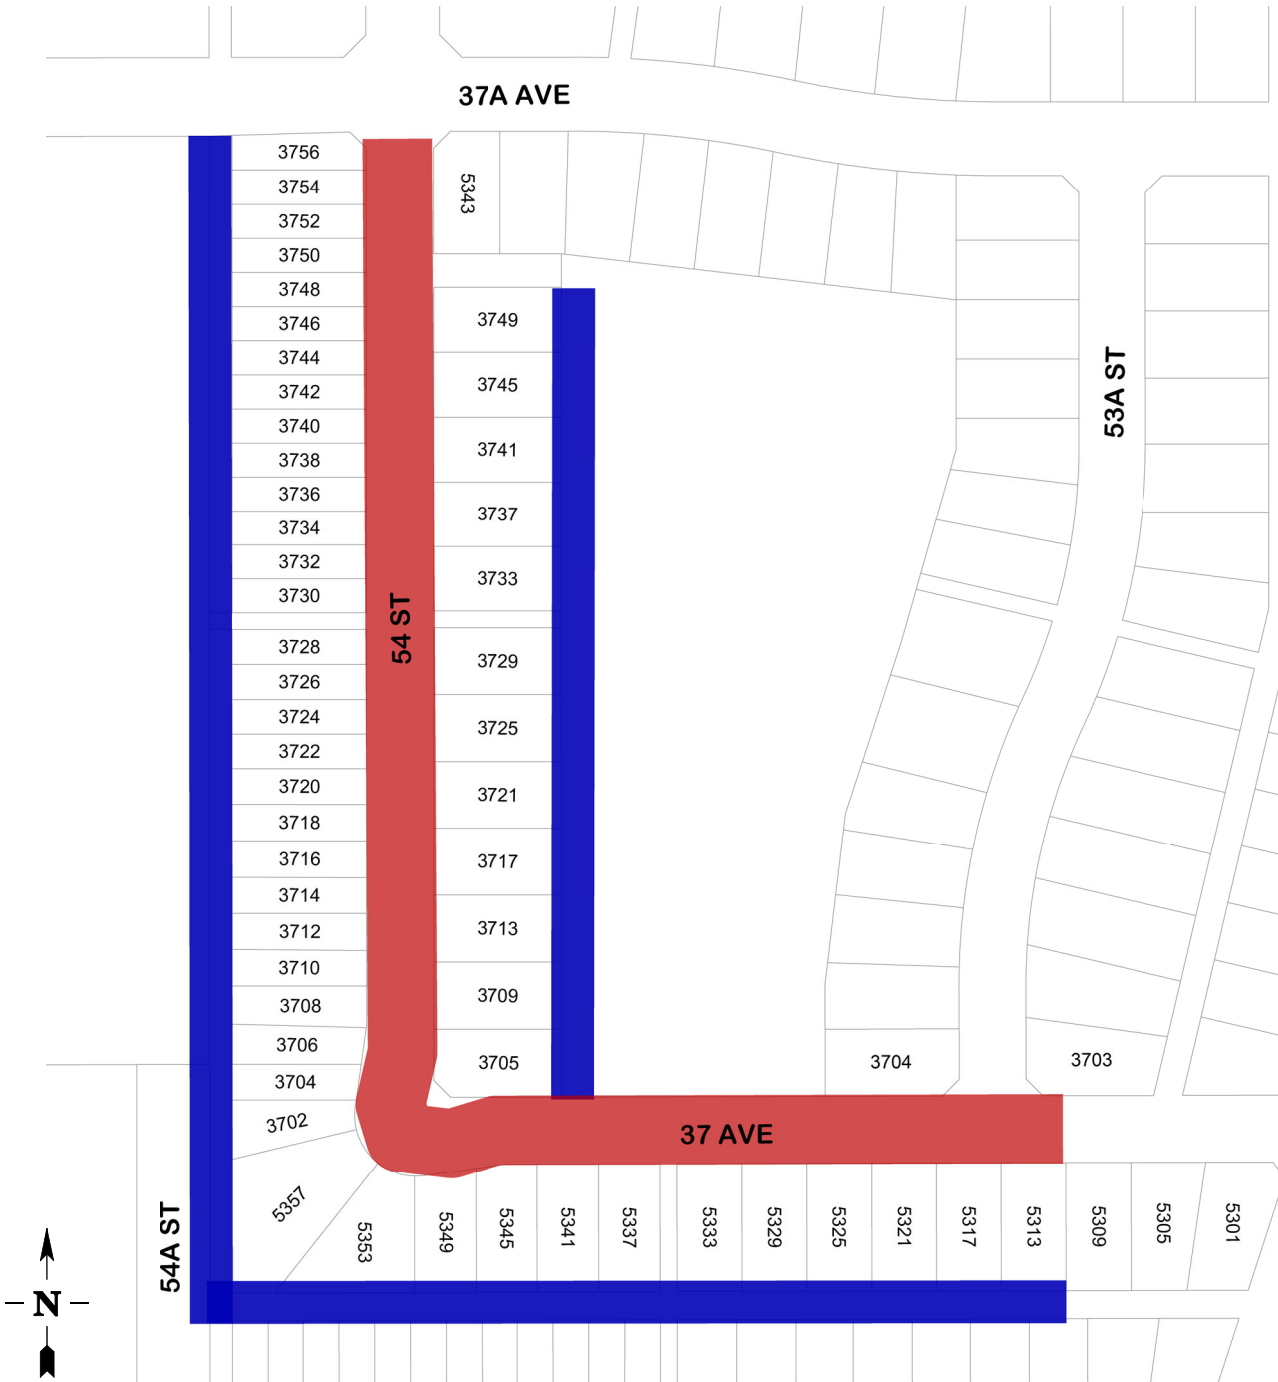

MODIFIED GARBAGE COLLECTION AT 54 STREET & 37A AVENUE

PLEASE PLACE GARBAGE AT REAR OF PROPERTY

Legend

Construction Zone

Modified Garbage Location