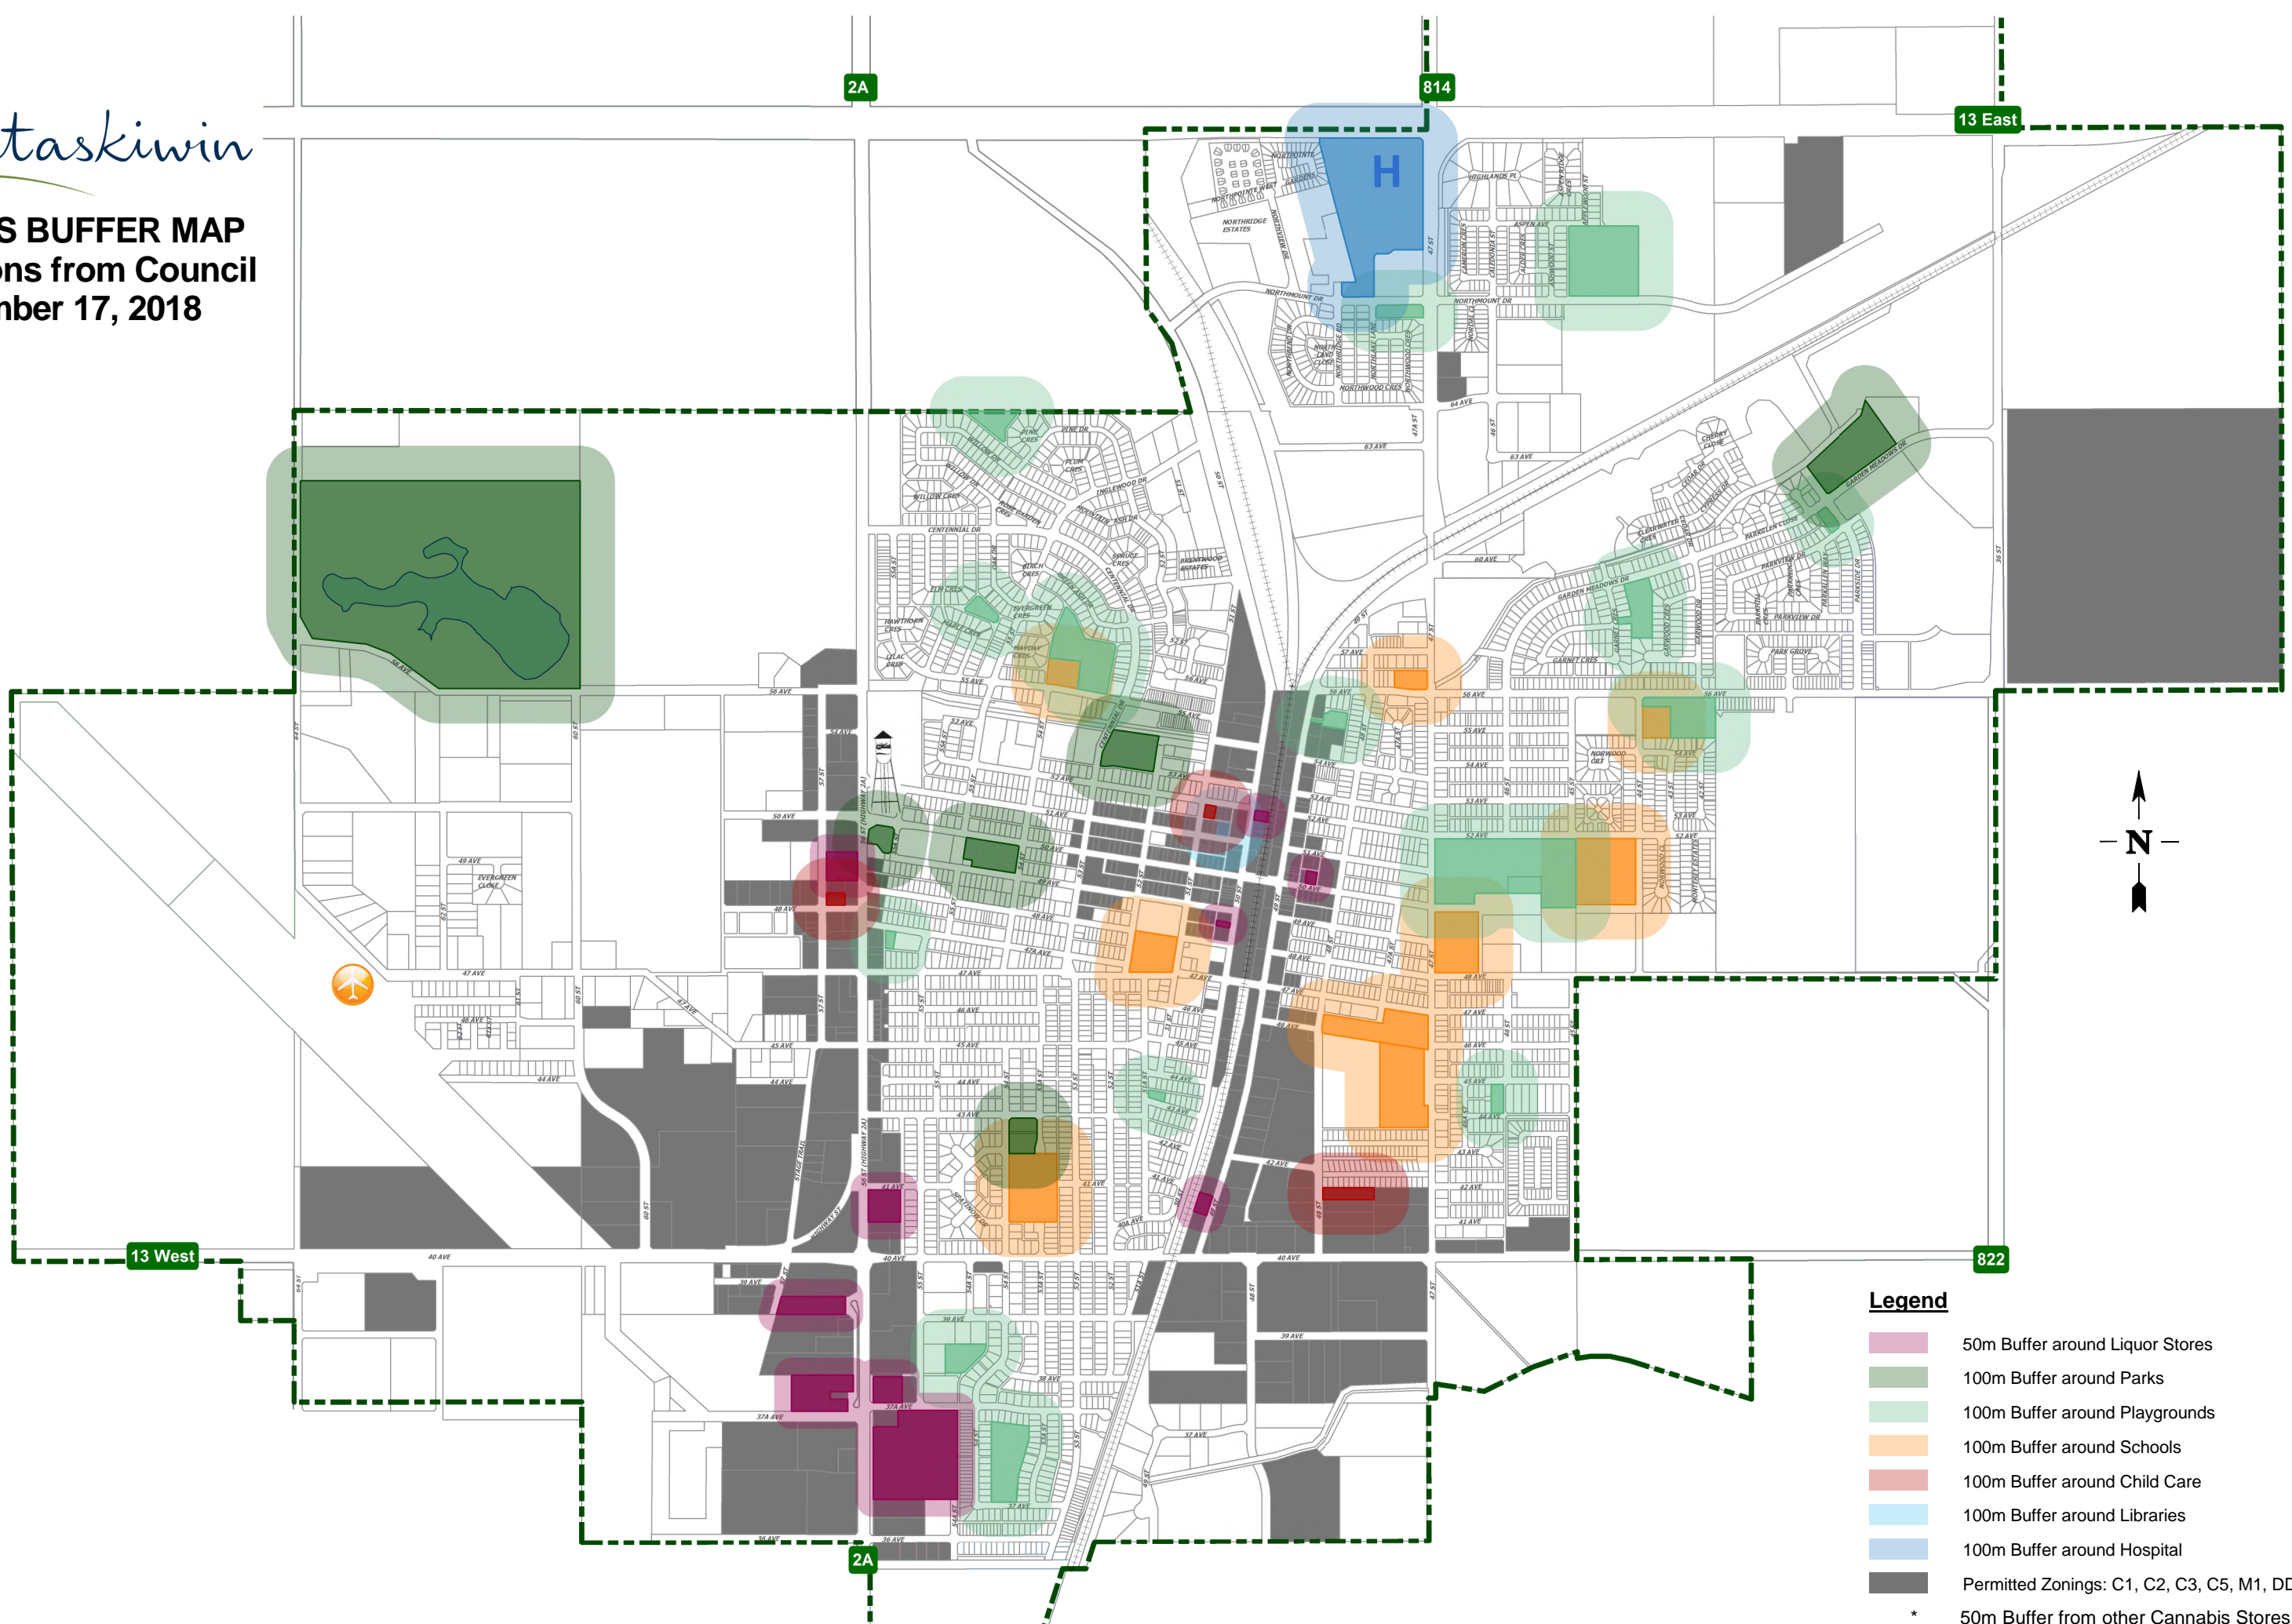

CANNABIS BUFFER MAP

Suggestions from Council on September 17, 2018

- Legend**
- 50m Buffer around Liquor Stores
 - 100m Buffer around Parks
 - 100m Buffer around Playgrounds
 - 100m Buffer around Schools
 - 100m Buffer around Child Care
 - 100m Buffer around Libraries
 - 100m Buffer around Hospital
 - Permitted Zonings: C1, C2, C3, C5, M1, DD0
 - * 50m Buffer from other Cannabis Stores