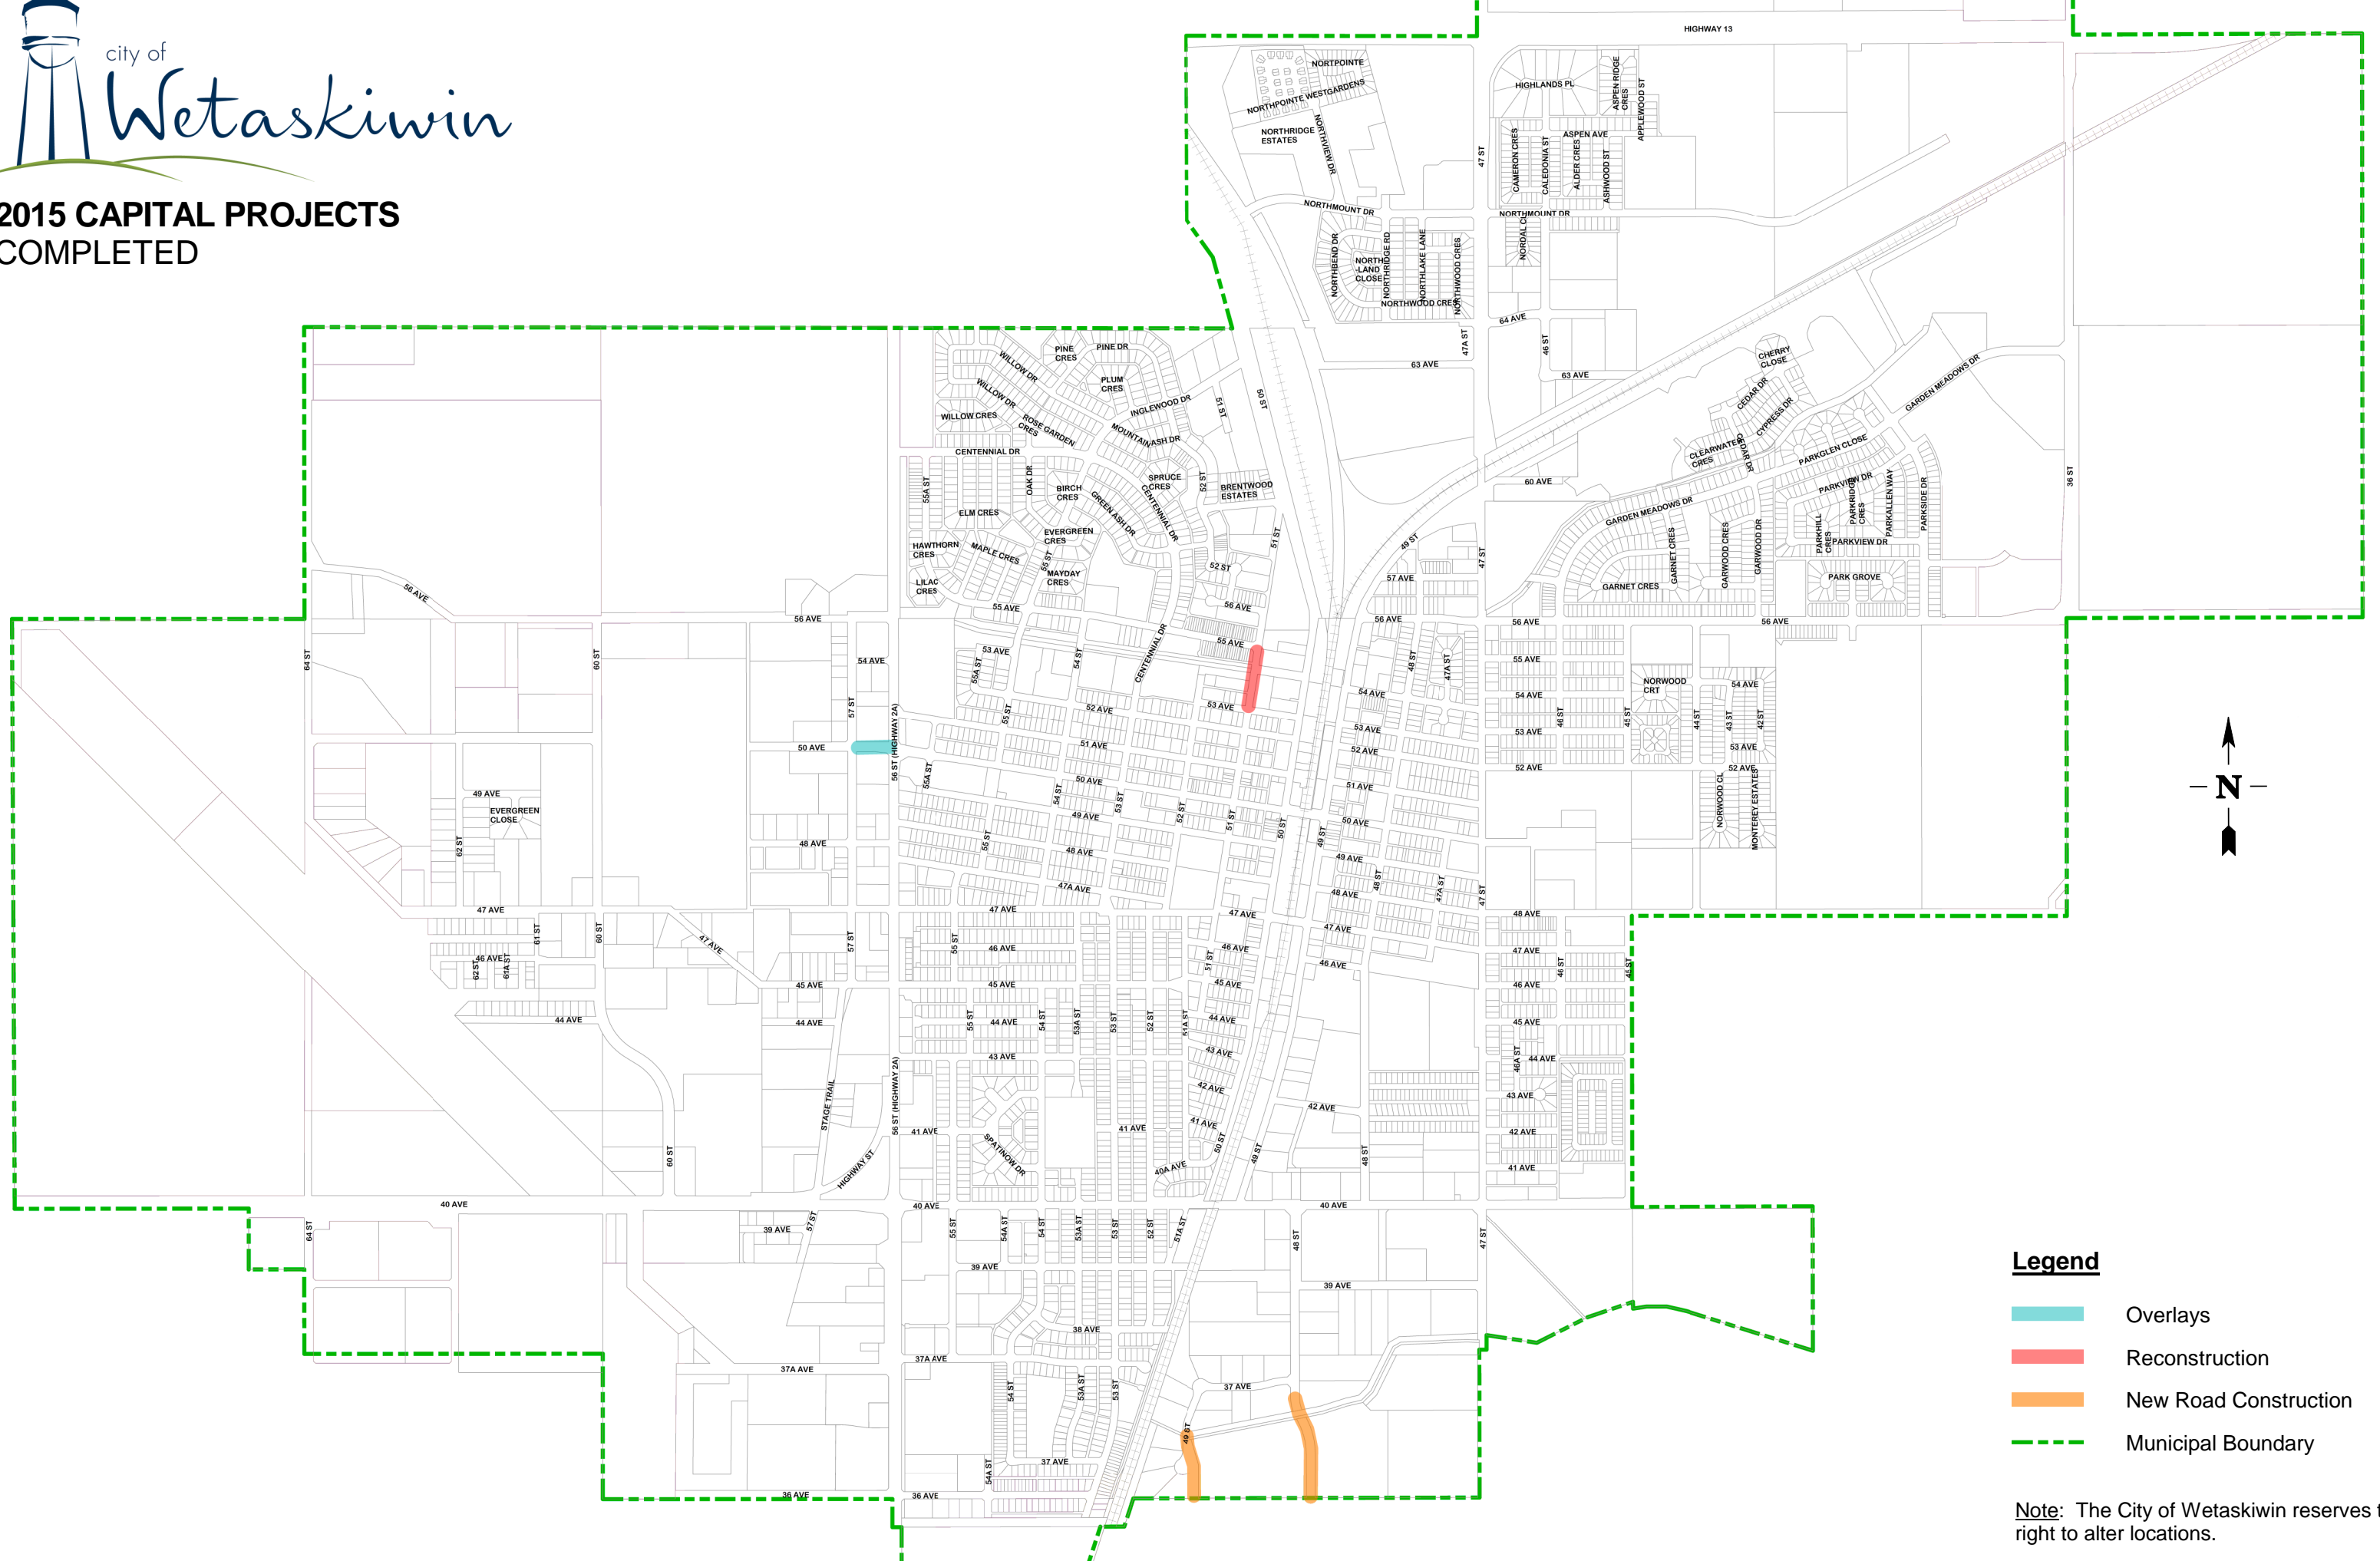

2015 CAPITAL PROJECTS COMPLETED

Legend

-  Overlays
-  Reconstruction
-  New Road Construction
-  Municipal Boundary

Note: The City of Wetaskiwin reserves the right to alter locations.